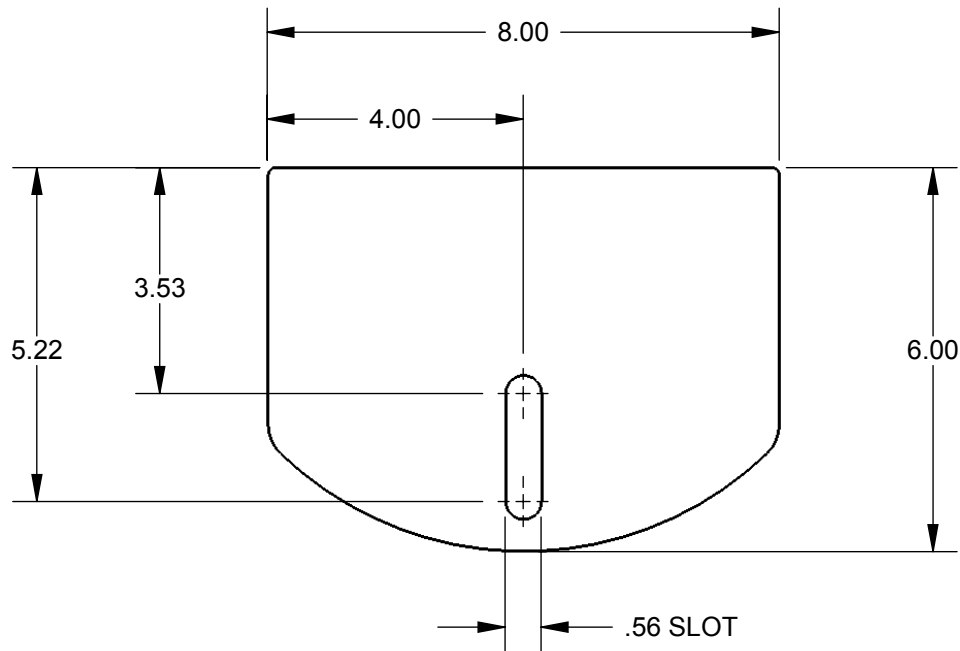

.12 THICKNESS

ALUMINUM

UNLESS OTHERWISE SPECIFIED:  
DIMENSIONS ARE IN INCHES

THIRD ANGLE PROJECTION

www.GateHardwareCenter.com  
Phone: (800) 878-7829  
Fax: (330) 650-9004  
Email: sales@GateHardwareCenter.com

TITLE: 6" HC CARRIAGE  
PLATES - ALUMINUM

SIZE <b>A</b>	DWG. NO. CI2160A	REV <b>A</b>
DATE	SCALE: 1:3	SHEET 1 OF 1

5

↑

4

3

2

1