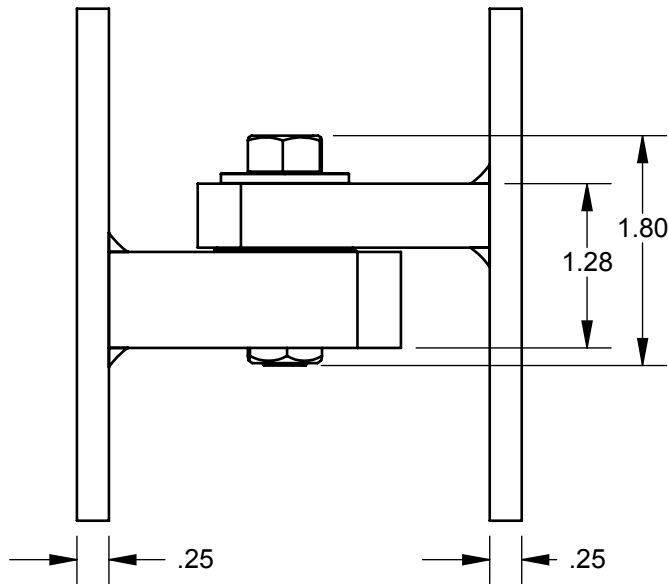

Ø.438
2 PL

Ø.438
2 PL

STEEL

UNLESS OTHERWISE SPECIFIED:
DIMENSIONS ARE IN INCHES

www.GateHardwareCenter.com
 Phone: (800) 878-7829
 Fax: (330) 650-9004
 Email: sales@gatehardwarecenter.com

TITLE:

BABY BOLT-ON BA HINGE

SIZE A	DWG. NO. C13750	REV A
DATE	SCALE: 2:3	SHEET 1 OF 1

5

4

3

2

1