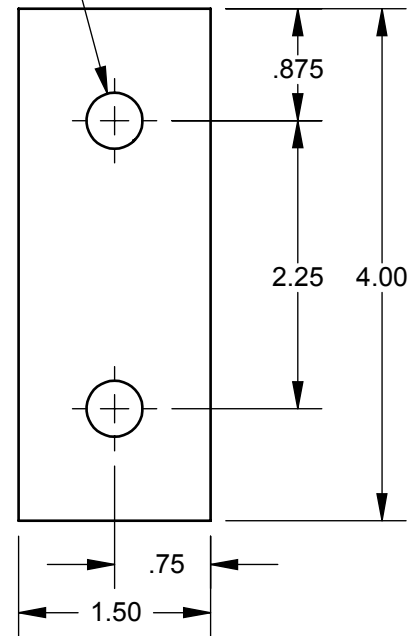

Ø.438
2 PL

Ø.438
2 PL

STEEL

UNLESS OTHERWISE SPECIFIED:
DIMENSIONS ARE IN INCHES

www.GateHardwareCenter.com
 Phone: (800) 878-7829
 Fax: (330) 650-9004
 Email: sales@gatehardwarecenter.com

TITLE:

BABY BOLT-ON BA HINGE

SIZE A	DWG. NO. C13750	REV A
DATE	SCALE: 2:3	SHEET 1 OF 1

5

4

3

2

1