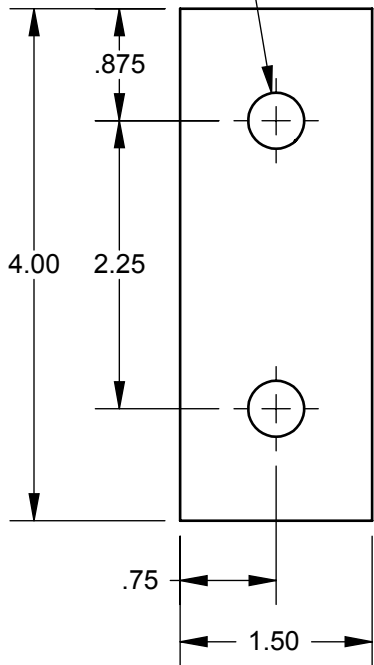

Ø.438
2 PL

Ø.438
2 PL

STEEL

UNLESS OTHERWISE SPECIFIED:
DIMENSIONS ARE IN INCHES

www.GateHardwareCenter.com
 Phone: (800) 878-7829
 Fax: (330) 650-9004
 Email: sales@gatehardwarecenter.com

TITLE:

BABY BOLT-ON BA HINGE

SIZE A	DWG. NO. C13750	REV A
DATE	SCALE: 2:3	SHEET 1 OF 1

5

4

3

2

1